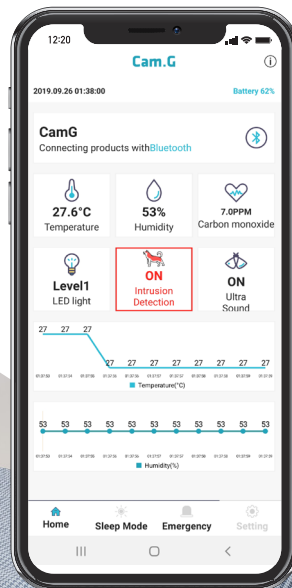

Sound alarms can be sent from a smartphone connected to the motion-sensing body within a radius of 4m to 5m to defeat intruders and prevent theft.

Carbon monoxide alarm

The figures can be monitored in the event of carbon monoxide occurrence by applying the UL, EU standard's strict carbon monoxide warning standard.

The ultrasonic for mosquito control

The function of mosquito control by ultrasonic wave(17.4Khz) generation.

Humidity/Temperature monitoring, The function of PET

You can monitor real-time temperature and humidity readings and set the temperature and humidity alarm.

The LED of 3 step

3 levels of brightness can be adjusted. 1 level 150Lm, 2 level 200Lm, 3 level 250Lm

Emergency bell

Like a whistle, it sends out an emergency bell(95dB) in case of an emergency.

- Power Button
- LED, 3 level luminance control
- Carbon monoxide
- Mosquito repellent