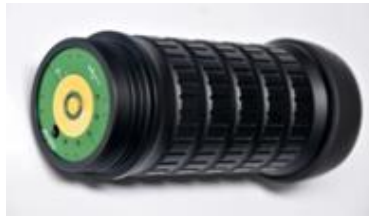

## POINT 2 Product composition

Main Body

Storage box

Special lens [3 Types]

Spare battery

Charger set

\* Please refer to the catalog for the use of color lenses