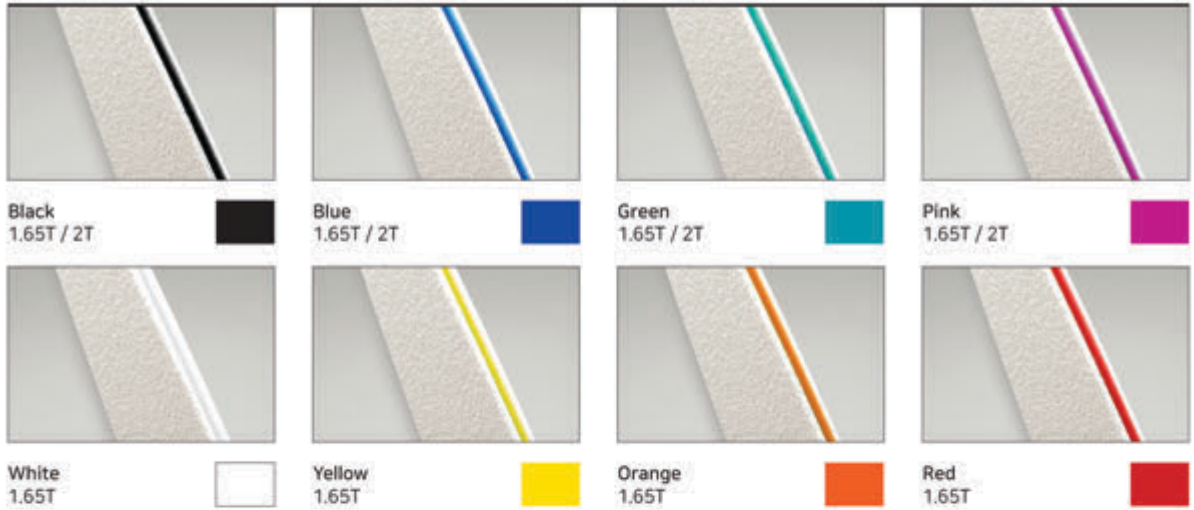

- Nail Friends
- Perfect Nails
- NA Professional
- JU:A

Material Information

PS Core Color Chart

Sponge Color Chart

Sanding Block Color Chart

- 1. SK-82, 60 x 10
- 2. SK-91, 90 x 19
- 3. SK-73, 120 x 25
- 4. SK-46, 140 x 23
- 5. SK-01, 178 x 19
- 6. SK-54, 178 x 25
- 7. SK-02, 178 x 19
- 8. SK-03, 178 x 28
- 9. NA-418, 178 x 23
- 10. NA-253, 217 x 25