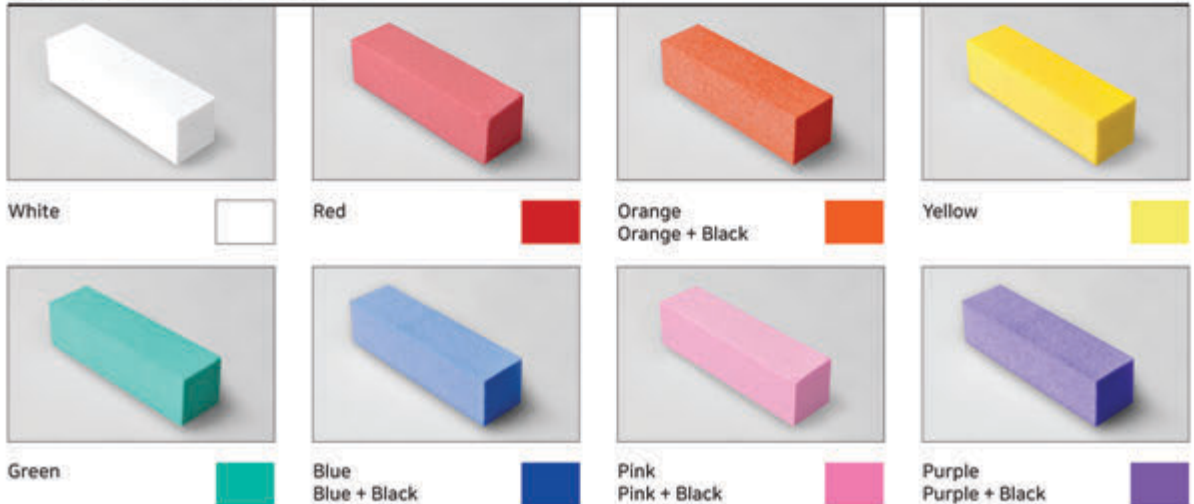

- Nail Friends
- Perfect Nails
- NA Professional
- JU:A

Material Information

PS Core Color Chart

Sponge Color Chart

Sanding Block Color Chart

- 1. SK-82, 60 x 10
- 2. SK-91, 90 x 19
- 3. SK-73, 120 x 25
- 4. SK-46, 140 x 23
- 5. SK-01, 178 x 19
- 6. SK-54, 178 x 25
- 7. SK-02, 178 x 19
- 8. SK-03, 178 x 28
- 9. NA-418, 178 x 23
- 10. NA-253, 217 x 25