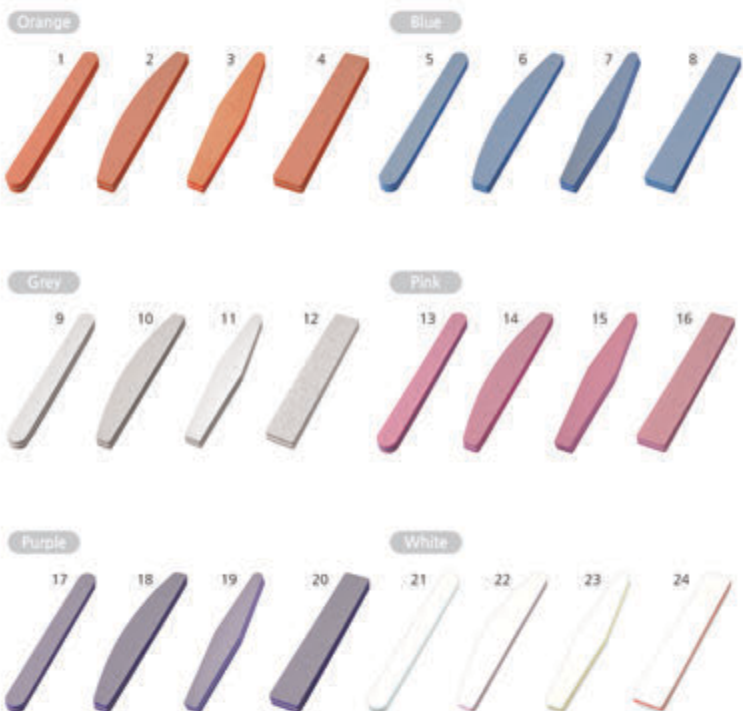

Sponge File

1. MS901 [Straight Mega Sponge File], 178 x 19 x 11.5T
2. MS958 [Halfmoon Mega Sponge File], 178 x 28 x 11.5T
3. MS924 [Tapered Mega Sponge File], 178 x 30 x 11.5T
4. MS908 [Square Mega Sponge File], 178 x 29 x 11.5T

Color - Orange

5. MS902 [Straight Mega Sponge File], 178 x 19 x 11.5T
6. MS959 [Halfmoon Mega Sponge File], 178 x 28 x 11.5T
7. MS960 [Tapered Mega Sponge File], 178 x 30 x 11.5T
8. MS909 [Square Mega Sponge File], 178 x 29 x 11.5T

Color - Blue

9. MS903 [Straight Mega Sponge File], 178 x 19 x 11.5T
10. MS916 [Halfmoon Mega Sponge File], 178 x 28 x 11.5T
11. MS922 [Tapered Mega Sponge File], 178 x 30 x 11.5T
12. MS910 [Square Mega Sponge File], 178 x 29 x 11.5T

Color - Grey

13. MS905 [Straight Mega Sponge File], 178 x 19 x 11.5T
14. MS918 [Halfmoon Mega Sponge File], 178 x 28 x 11.5T
15. MS961 [Tapered Mega Sponge File], 178 x 30 x 11.5T
16. MS912 [Square Mega Sponge File], 178 x 29 x 11.5T

Color - Pink

17. MS904 [Straight Mega Sponge File], 178 x 19 x 11.5T
18. MS917 [Halfmoon Mega Sponge File], 178 x 28 x 11.5T
19. MS962 [Tapered Mega Sponge File], 178 x 30 x 11.5T
20. MS911 [Square Mega Sponge File], 178 x 29 x 11.5T

Color - Purple

21. MS963 [Straight Mega Sponge File], 178 x 19 x 11.5T
22. MS919 [Halfmoon Mega Sponge File], 178 x 28 x 11.5T
23. MS923 [Tapered Mega Sponge File], 178 x 30 x 11.5T
24. MS913 [Square Mega Sponge File], 178 x 29 x 11.5T

Color - White

MOQ : 3,000 PCS , OEM [Logo Printing Available]
Grit - 80 / 100 / 150 / 180 / 220 / 240 / 280 / 320 / 400