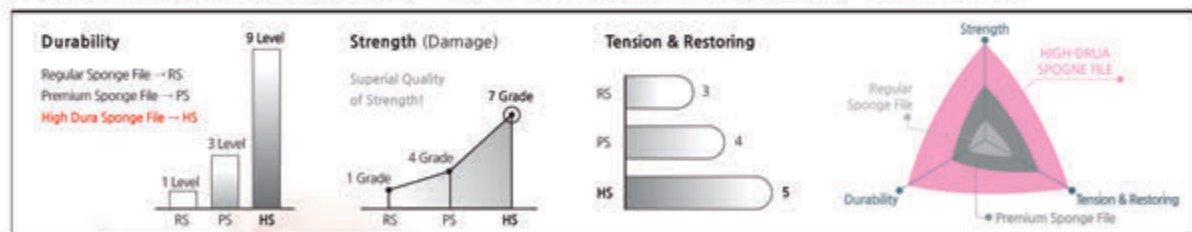

Deluxe Premium Sponge File [High Drua Sponge File] Quality Comparision

Premium Sponge File has superior quality compared to any other product. And this is best longevity with overwhelming durability.