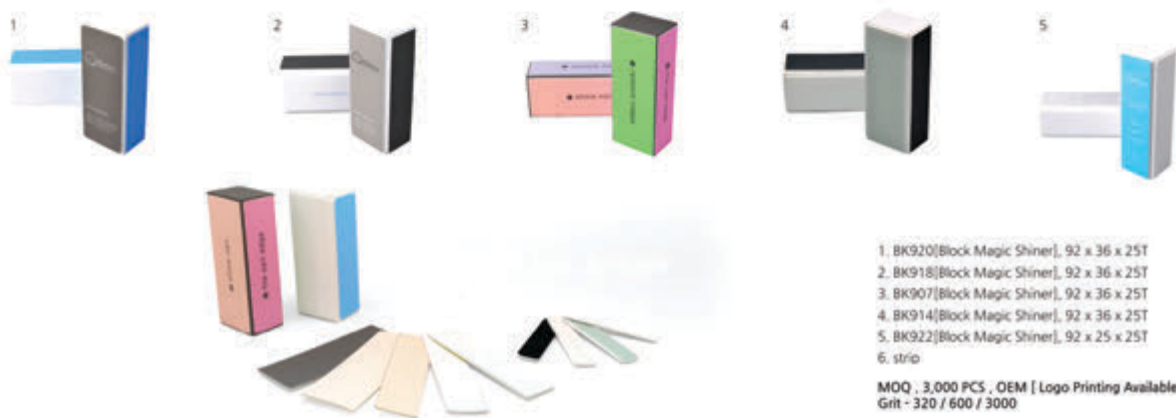

Block Shiner

1. BK920[Block Magic Shiner], 92 x 36 x 25T
  2. BK918[Block Magic Shiner], 92 x 36 x 25T
  3. BK907[Block Magic Shiner], 92 x 36 x 25T
  4. BK914[Block Magic Shiner], 92 x 36 x 25T
  5. BK922[Block Magic Shiner], 92 x 25 x 25T
  6. strip
2. MOQ , 3,000 PCS . OEM [Logo Printing Available]
   Grit - 320 / 600 / 3000

Nail Tip

Full Tip